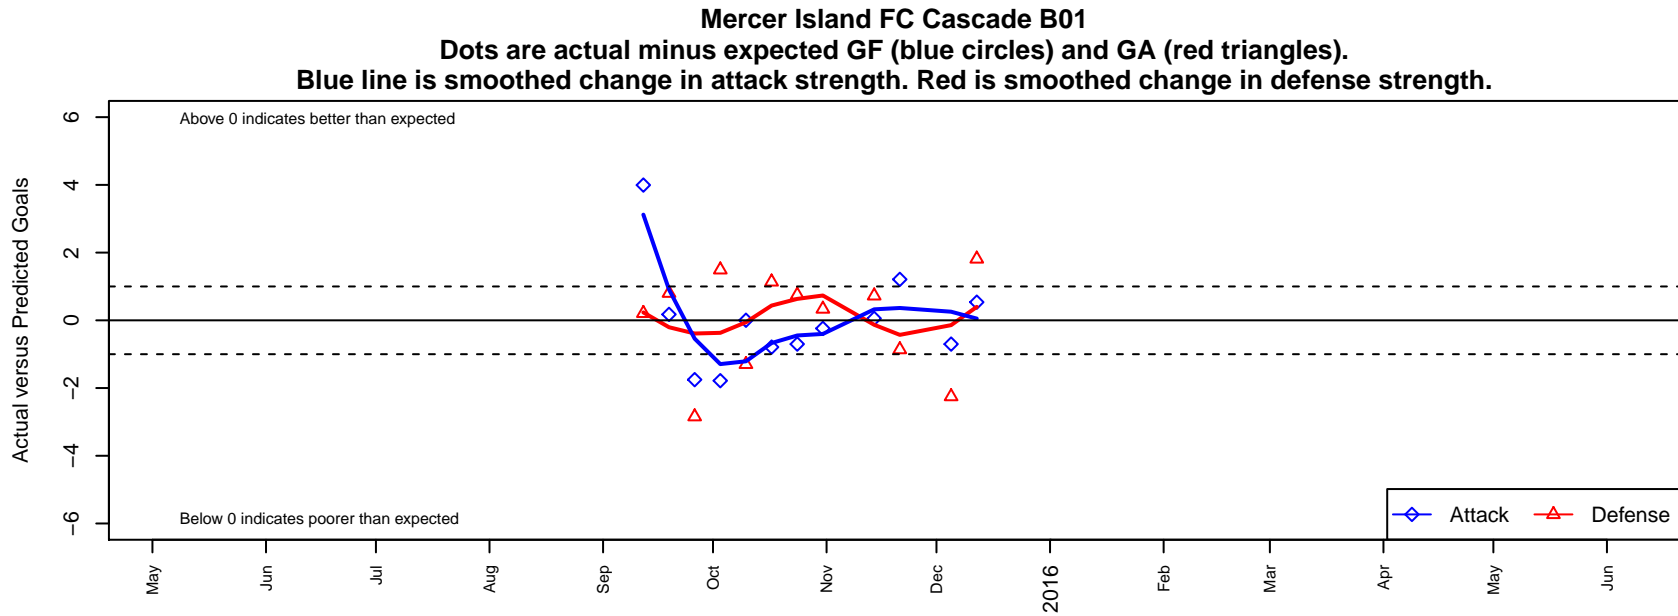

Mercer Island FC Cascade B01

Mercer Island FC
Mercer Island, WA
B01 total strength=751
attack=1.05 defense=0.68
fall league = NPSL Div 3 U14
notes= Addison 2013; Morrel 2015

alt names used:
MIFC Cascade '01 /000 Morrel

Venues played:
2015 NPSL Division 3 U14

**attack and defense variance (black dot)
relative to other teams
and top 10 in region**

**attack and defense rating
relative to others at age
and all opponents in last 13 months**