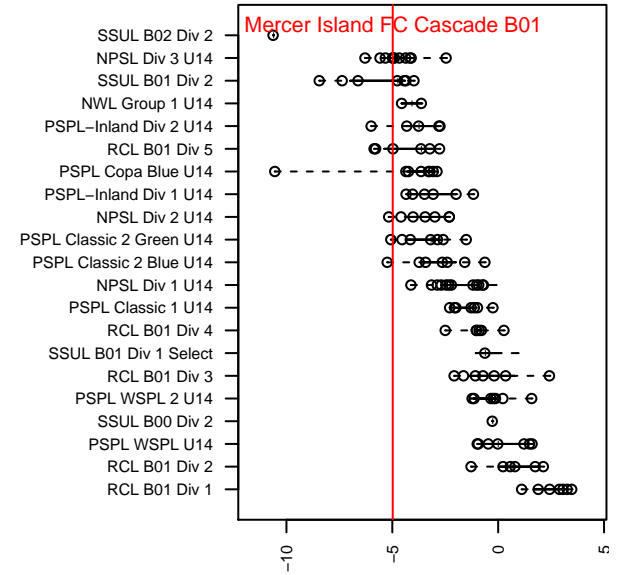

Mercer Island FC Cascade B01

Mercer Island FC
Mercer Island, WA
B01 total strength=751
attack=1.05 defense=0.68
fall league = NPSL Div 3 U14
notes= Addison 2013; Morrel 2015

alt names used:
MIFC Cascade '01 /000 Morrel

Venues played:
2015 NPSL Division 3 U14

**attack and defense variance (black dot)
relative to other teams
and top 10 in region**

**attack and defense rating
relative to others at age
and all opponents in last 13 months**